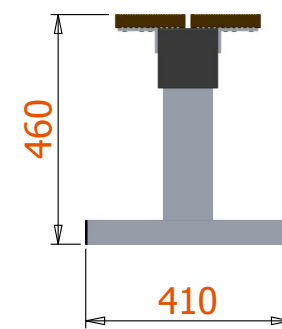

Trainersbank Model A

1 / 2

Trainersbank Model A

2 / 2

GEWICHT = 36 Kg