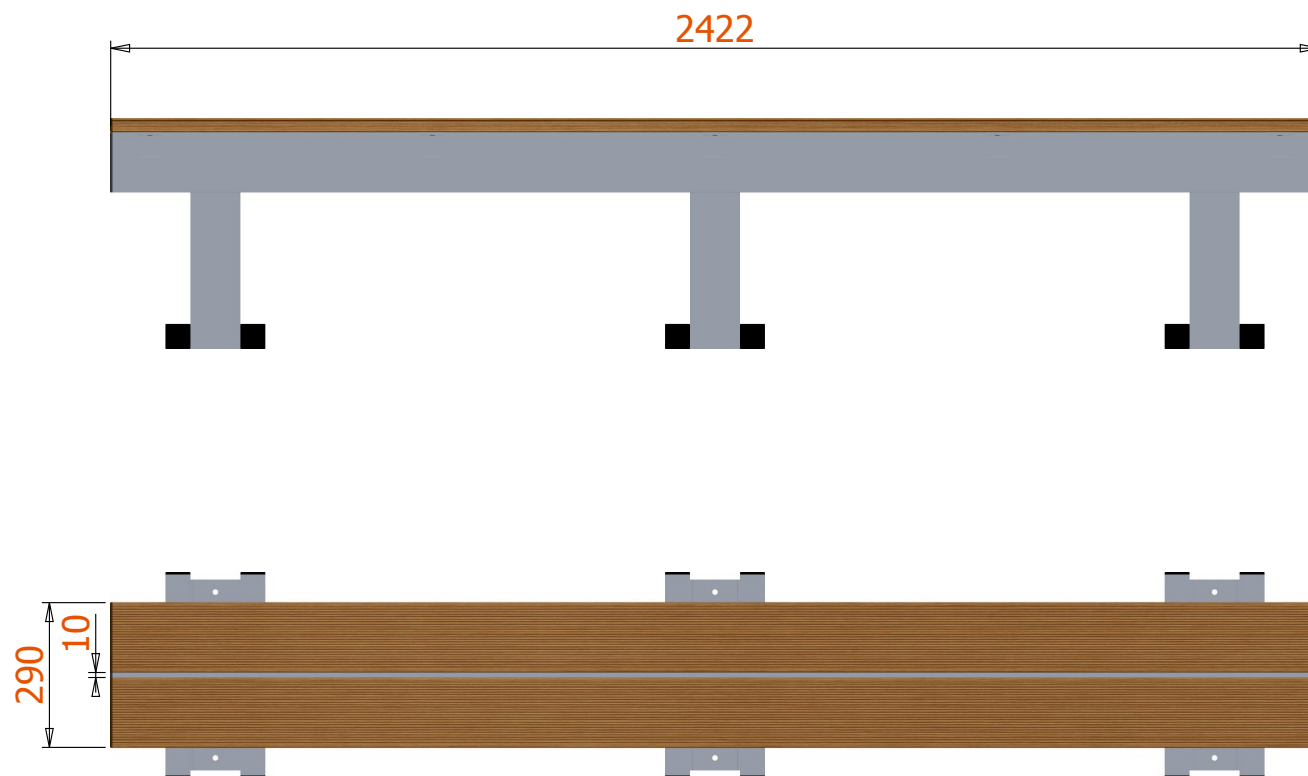

Trainersbank Model A

1 / 2

Trainersbank Model A

2 / 2

GEWICHT = 36 Kg