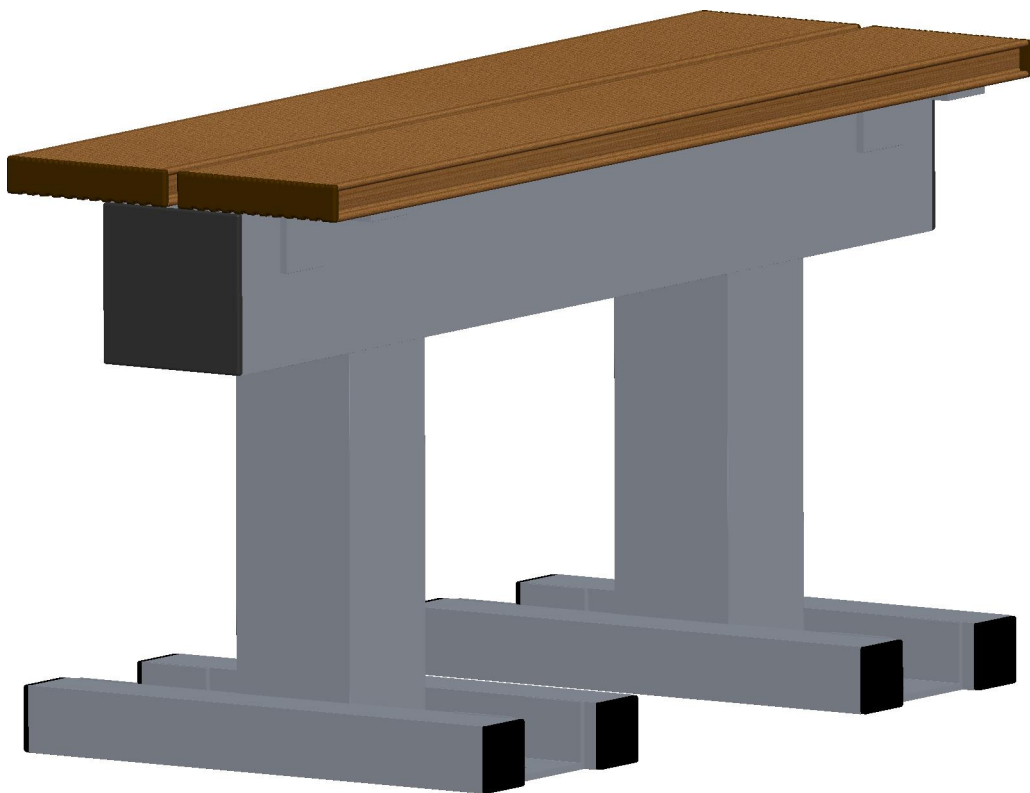

# Trainersbank Model A

1 / 2

# Trainersbank Model A

2 / 2

GEWICHT = 17 Kg