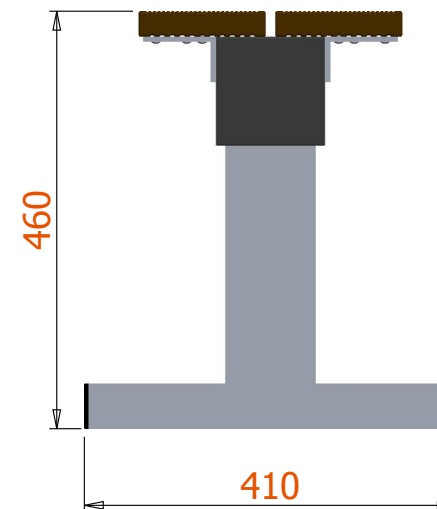

# Trainersbank Model A

1 / 2

# Trainersbank Model A

2 / 2

GEWICHT = 17 Kg