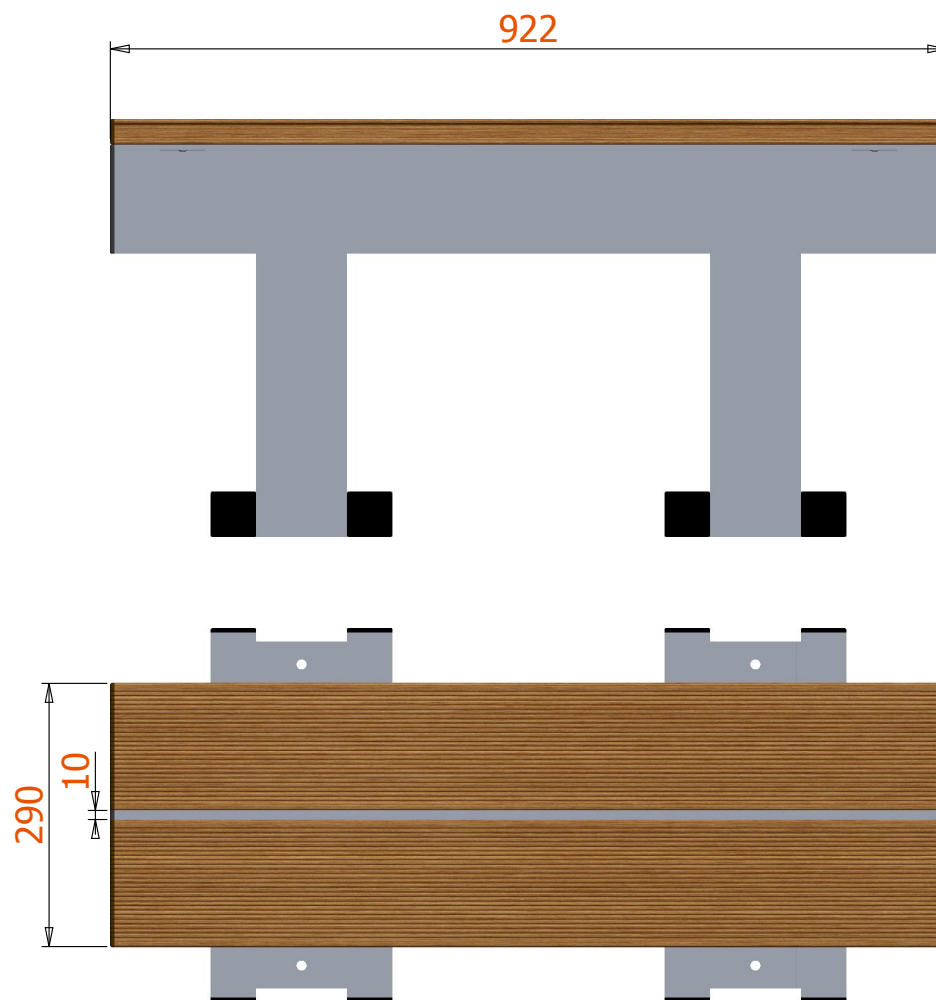

# Trainersbank Model A

1 / 2

# Trainersbank Model A

2 / 2

GEWICHT = 17 Kg